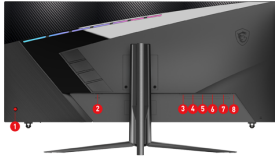

Adjustment (Swivel)	N/A
Adjustment (Pivot)	N/A
Adjustment (Height)	N/A
Kensington Lock	Yes
VESA Mounting	100x100mm
Weight (NW / GW)	10.3 kg / 12.4 kg 8 kg (Without stand)
Dimension (W x D x H)	945.22 x 289.63 x 530.29 mm / 945.22 x 83.32 x 416.12 mm (without stand)
Note	DisplayPort: 3440X1440 (Up to 155Hz) Type-C: 3440 x 1440 (Up to 155Hz) HDMI™: 3440 x 1440 (Up to 100Hz) Adobe RGB, DCI-P3 and sRGB follow CIE1976 Standard

CONNECTIONS

1. 5-way Joystick Navigator
2. AC Power Jack
3. Headphone Out
4. HDMI™ (2.0b) x 2
5. DisplayPort (1.4a)
6. USD Type-C (DP alt)
7. USB 2.0 Type-B
8. USB 2.0 Type-A x 2